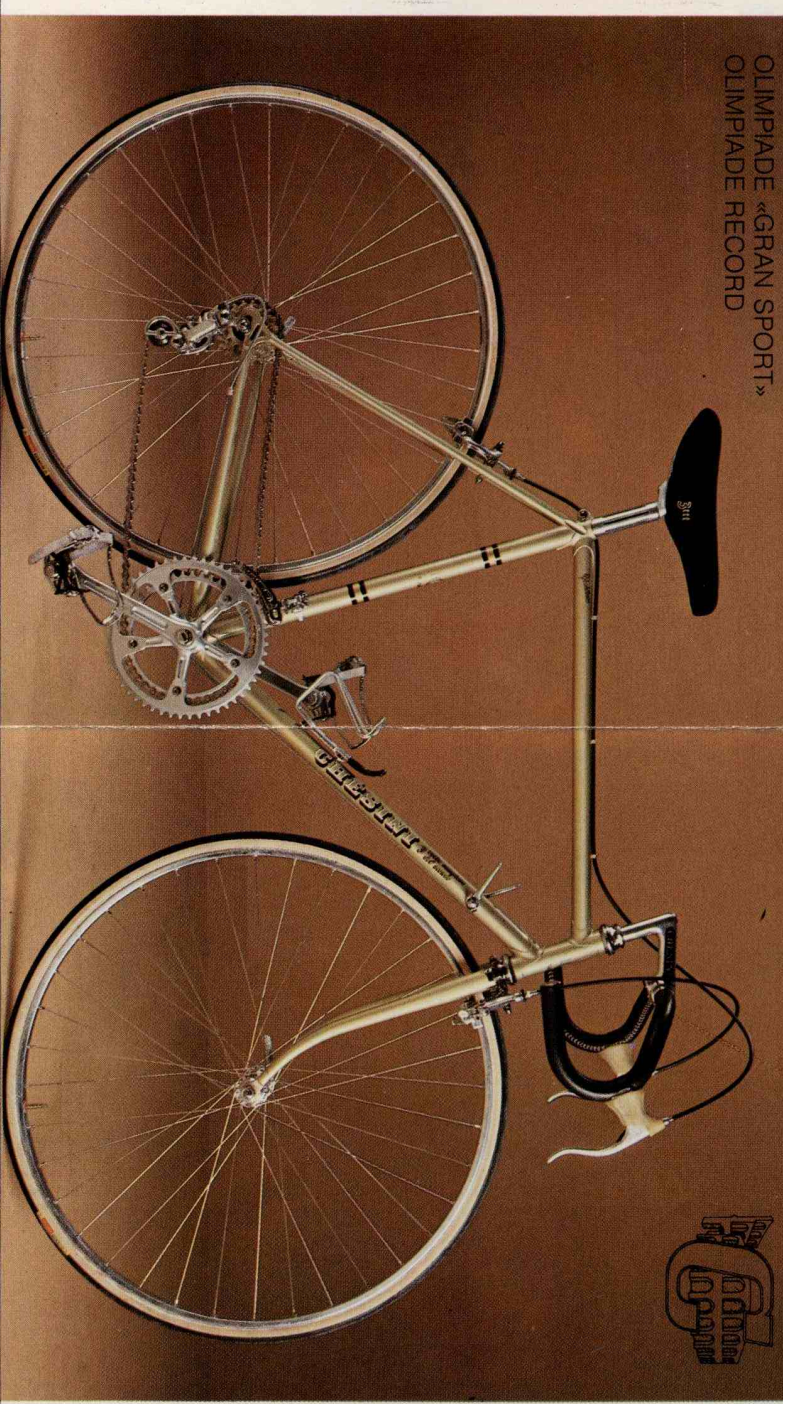

OLIMPIADE «GRAN SPORT»
OLIMPIADE RECORD